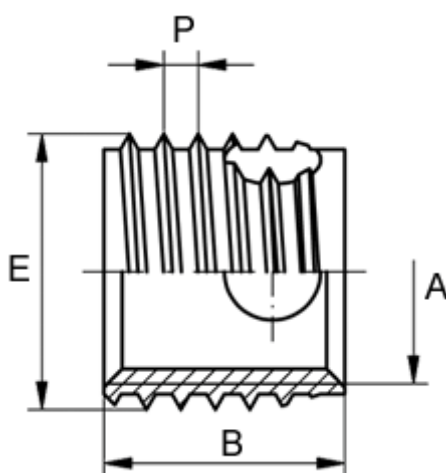

Article number: 12348000140800
Description: KLEE-coil 348 000 140.800
M 14 Brass

Measures

Female thread A	= M14
Length B	= 24
Male thread E	= 16.0
Min hole depth blind hole	= 28
Pre-drilled max	= 15.4
Pre-drilled min	= 15.1
Thread pitch P	= 2.00
Type	= 348 000 140 ...